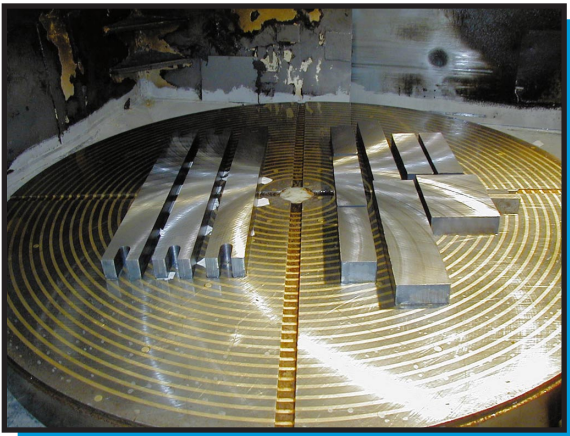

BLANCHARD GRINDING

Let us take your job one step further!

Our in-house grinding can provide clean ups to precision six side grinds. We can service all of your grinding needs.

With the addition of a 72" Grinder to our 42" Grinder and established vendor base, we can now service your just-in-time jobs. We also offer precision Mattison Grinding.